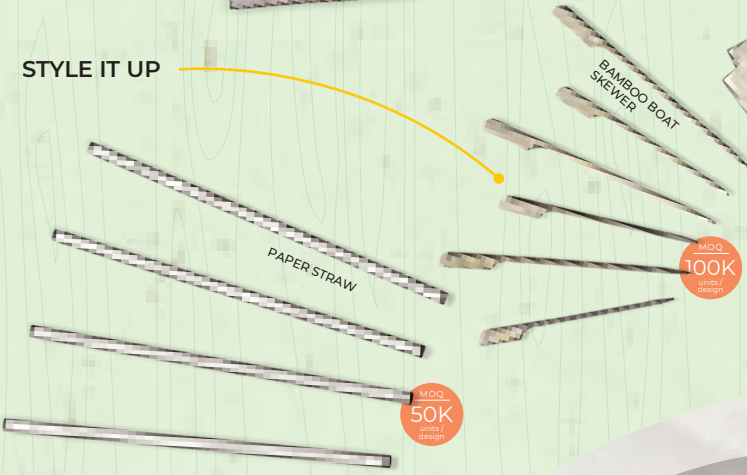

MOQ 20K units / size

GREASEPROOF PAPER

STYLE IT UP

MOQ 100K units / design

MOQ 50K units / design

Showcase

YOUR BRAND ANYWHERE
AND EVERYWHERE

Transform your everyday product packaging into moving billboards for your business and blend custom product design with cafe / retail space interior to add integrity to your brand.