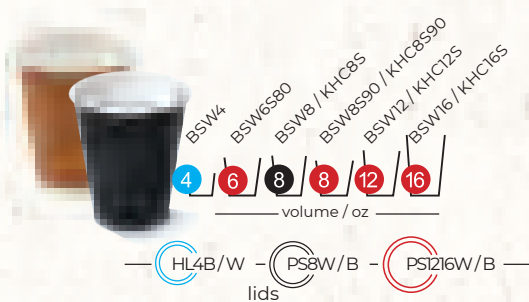

PE Coated Coffee Cups

Single Wall Black Print / Kraft