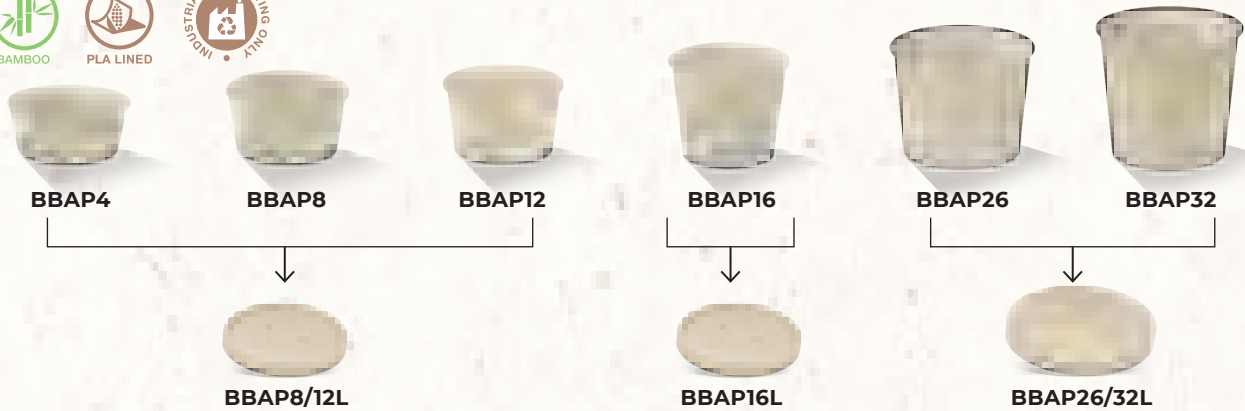

DL90
PET Dome Lid
(Fits 8oz Bowl Only)

FL90PET
PET Flat Lid
(Fits 8oz Bowl Only)

DL115
PET Dome Lid

CODE	NAME	SIZE, mm	PCS / BAG	BAGS / CTN	PCS / CTN
DL90	PET Dome Lid / 8oz Bowl / No Hole	90	100	10	1000
DL115	PET Dome Lid / 12, 16 & 24oz / No Hole	115x37	25	20	500
FL90PET	PET Flat Lid / 8oz Bowl / X-Slot	90	100	10	1000

PLA Coated Bamboo Soup Bowls with Paper Lids

CODE	NAME	SIZE, mm	PCS / BAG	BAGS / CTN	PCS / CTN
BBAP4	PLA Coated Bamboo Bowl 4oz	92x78x42	50	20	1000
BBAP8	PLA Coated Bamboo Bowl 8oz	92x80x61	50	20	1000
BBAP12	PLA Coated Bamboo Bowl 12oz	92x72x90	50	20	1000
BBAP16	PLA Coated Bamboo Bowl 16oz	98x75x99	25	20	500
BBAP26	PLA Coated Bamboo Bowl 26oz	117x93x107	25	20	500
BBAP32	PLA Coated Bamboo Bowl 32oz	117x93x130	25	20	500
BBAP8/12L	PLA Coated Paper Lid / Fits BBAP4/8/12	92	25	40	1000
BBAP16L	PLA Coated Paper Lid / Fits BBAP16	98	25	20	500
BBAP26/32L	PLA Coated Paper Lid / Fits BBAP26/32	117	25	20	500