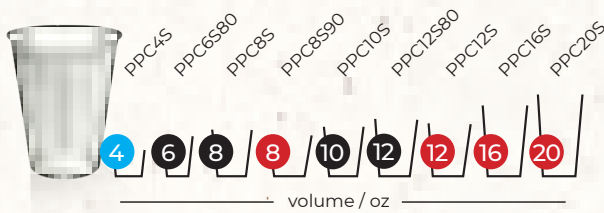

volume / oz

Single Wall Plain

lids