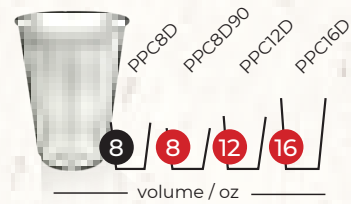

volume / oz

Double Wall Plain

lids

CODE	NAME	SIZE, mm	PCS / BAG	BAGS / CTN	PCS / CTN
PPC4S	4oz PLA Coated SW Cup / Plain White	62x45x60	50	20	1000
PPC6S80	6oz PLA Coated SW Cup / Plain White	80x52x77	50	20	1000
PPC8S	8oz PLA Coated SW Cup / Standard	80x54x90	50	20	1000
PPC10S	10oz PLA Coated SW Cup / Plain White	80x56x110	50	20	1000
PPC8S90	*8oz PLA Coated SW Cup / Plain White / One-Lid-Fits-All	90x55x85	50	20	1000
PPC12S80	12oz PLA Coated SW Cup / Plain White	80x53x121	50	20	1000
PPC12S	12oz PLA Coated SW Cup / Plain White	90x58x110	50	20	1000
PPC16S	16oz PLA Coated SW Cup / Plain White	90x58x137	50	20	1000
PPC20S	20oz PLA Coated SW Cup / Plain White	90x60x159	50	20	1000
PPC8D	8oz PLA Coated DW Cup / Plain White / Standard	80x54x90	25	20	500
PPC8D90	*8oz PLA Coated DW Cup / Plain White / One-Lid-Fits-All	90x55x85	25	20	500
PPC12D	12oz PLA Coated DW Cup / Plain White	90x58x110	25	20	500
PPC16D	16oz PLA Coated DW Cup / Plain White	90x58x137	25	20	500