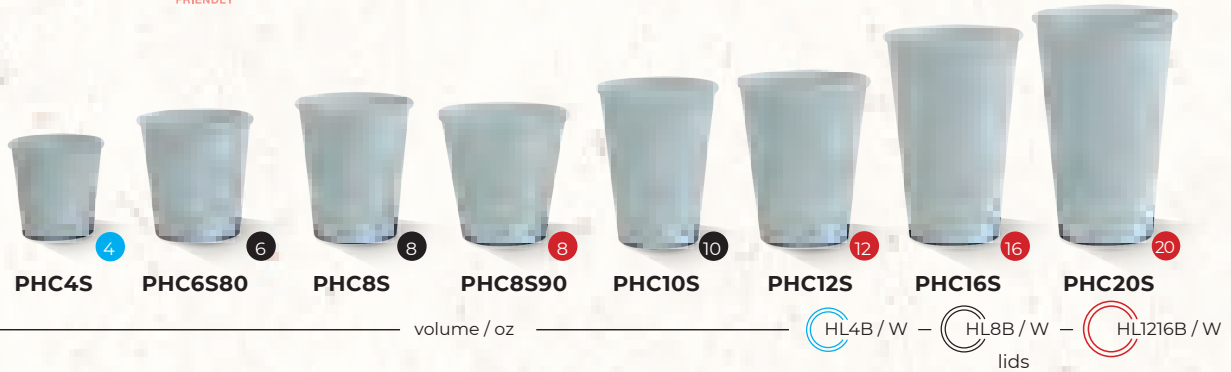

PE Coated Coffee Cups

Single Wall Black Print / Kraft

Double Wall Swirl Print / Black Print / Kraft

CODE	NAME	SIZE, mm	PCS / BAG	BAGS / CTN	PCS / CTN
PHC4S	4oz SW Cup / Plain White	62x45x60	50	20	1000
PHC6S80	6oz SW Cup / Plain White	80x52x77	50	20	1000
PHC8S	8oz SW Cup / Plain White / Standard	80x54x90	50	20	1000
PHC10S	10oz SW Cup / Plain White	80x56x110	50	20	1000
PHC8S90	*8oz SW Cup / Plain White / One-Lid-Fits-All	90x55x85	50	20	1000
PHC12S	12oz SW Cup / Plain White	90x58x110	50	20	1000
PHC16S	16oz SW Cup / Plain White	90x58x137	50	20	1000
PHC20S	20oz SW Cup / Plain White	90x60x159	50	20	1000
BSW4	4oz Black SW Cup	62x45x60	50	20	1000
BSW6S80	6oz Black SW Cup	80x52x77	50	20	1000
BSW8	8oz Black SW Cup	80x54x90	50	20	1000
BSW8S90	*8oz Black SW Cup / One-Lid-Fits-All	90x55x85	50	20	1000
BSW12	12oz Black SW Cup	90x58x110	50	20	1000
BSW16	16oz Black SW Cup	90x58x137	50	20	1000
KHC8S	8oz SW Cup / Kraft Print / Standard	80x54x90	50	20	1000
KHC8S90	*8oz SW Cup / Kraft Print / One-Lid-Fits-All	90x55x85	50	20	1000
KHC12S	12oz SW Cup / Kraft Print	90x58x110	50	20	1000
KHC16S	16oz SW Cup / Kraft Print	90x58x137	50	20	1000
BDW8	8oz Black DW Cup	80x54x90	25	20	500
BDW8D90	*8oz Black DW Cup / One-Lid-Fits-All	90x55x85	25	20	500
BDW12	12oz Black DW Cup	90x58x110	25	20	500
BDW16	16oz Black DW Cup	90x58x137	25	20	500
KHC8D	8oz DW Cup / Kraft / Standard	80x54x90	25	20	500
KHC8D90	*8oz DW Cup / Kraft / One-Lid-Fits-All	90x55x85	25	20	500
KHC12D	12oz DW Cup / Kraft	90x58x110	25	20	500
KHC16D	16oz DW Cup / Kraft	90x58x137	25	20	500