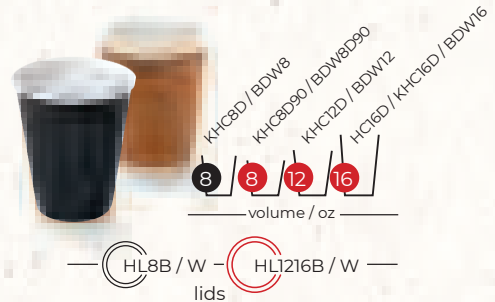

Double Wall Swirl Print / Black Print / Kraft

CODE	NAME	SIZE, mm	PCS / BAG	BAGS / CTN	PCS / CTN
PHC4S	4oz SW Cup / Plain White	62x45x60	50	20	1000
PHC6S80	6oz SW Cup / Plain White	80x52x77	50	20	1000
PHC8S	8oz SW Cup / Plain White / Standard	80x54x90	50	20	1000
PHC10S	10oz SW Cup / Plain White	80x56x110	50	20	1000
PHC8S90	*8oz SW Cup / Plain White / One-Lid-Fits-All	90x55x85	50	20	1000
PHC12S	12oz SW Cup / Plain White	90x58x110	50	20	1000
PHC16S	16oz SW Cup / Plain White	90x58x137	50	20	1000
PHC20S	20oz SW Cup / Plain White	90x60x159	50	20	1000
BSW4	4oz Black SW Cup	62x45x60	50	20	1000
BSW6S80	6oz Black SW Cup	80x52x77	50	20	1000
BSW8	8oz Black SW Cup	80x54x90	50	20	1000
BSW8S90	*8oz Black SW Cup / One-Lid-Fits-All	90x55x85	50	20	1000
BSW12	12oz Black SW Cup	90x58x110	50	20	1000
BSW16	16oz Black SW Cup	90x58x137	50	20	1000
KHC8S	8oz SW Cup / Kraft Print / Standard	80x54x90	50	20	1000
KHC8S90	*8oz SW Cup / Kraft Print / One-Lid-Fits-All	90x55x85	50	20	1000
KHC12S	12oz SW Cup / Kraft Print	90x58x110	50	20	1000
KHC16S	16oz SW Cup / Kraft Print	90x58x137	50	20	1000
BDW8	8oz Black DW Cup	80x54x90	25	20	500
BDW8D90	*8oz Black DW Cup / One-Lid-Fits-All	90x55x85	25	20	500
BDW12	12oz Black DW Cup	90x58x110	25	20	500
BDW16	16oz Black DW Cup	90x58x137	25	20	500
KHC8D	8oz DW Cup / Kraft / Standard	80x54x90	25	20	500
KHC8D90	*8oz DW Cup / Kraft / One-Lid-Fits-All	90x55x85	25	20	500
KHC12D	12oz DW Cup / Kraft	90x58x110	25	20	500
KHC16D	16oz DW Cup / Kraft	90x58x137	25	20	500