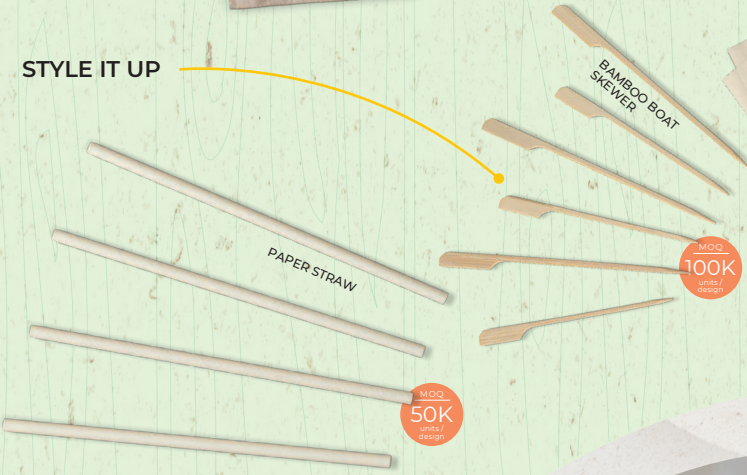

## STYLE IT UP

PAPER STRAW

BAMBOO BOAT SKEWER

MOQ 100K units / design

MOQ 50K units / design

GREASEPROOF PAPER