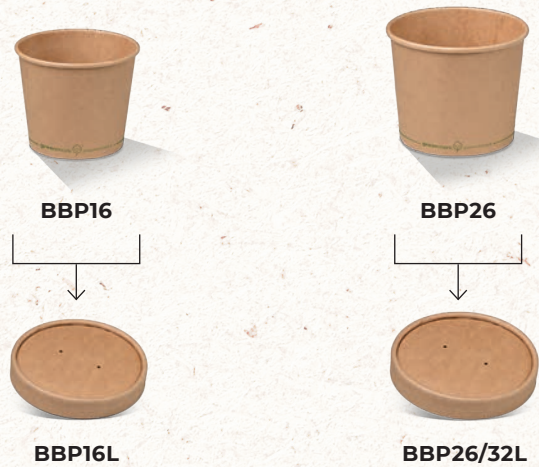

PLA Coated Brown Kraft Soup Bowls with Paper Lids

CODE	NAME	SIZE, mm	PCS / BAG	BAGS / CTN	PCS / CTN
BBP16	PLA Coated Brown Bowl 16oz	97x75x100	25	20	500
BBP26	PLA Coated Brown Bowl 26oz	116x92x112	25	20	500
BBP16L	PLA Coated Paper Lid / Fits BBP16	97	25	20	500
BBP26/32L	PLA Coated Paper Lid / Fits BBP26/32	116	25	20	500