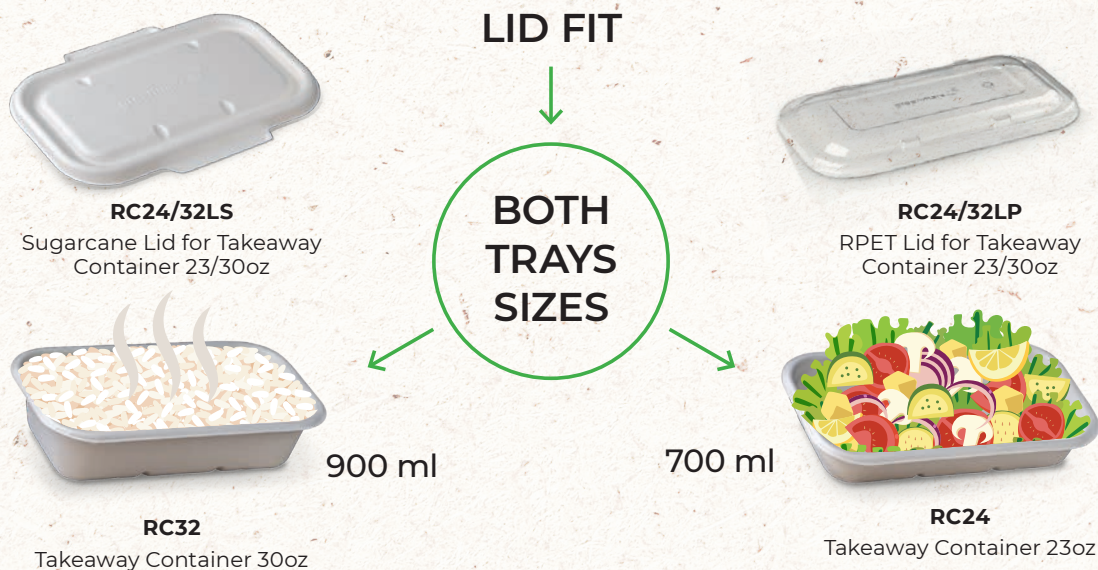

Sugarcane Trays with Universal Lids

CODE	NAME	SIZE, mm	PCS / BAG	PCS / BAG	PCS / CTN
RC24	Takeaway Container 23oz (700ml)	228.6x128x39	50	8	400
RC32	Takeaway Container 30oz (900ml)	228.6x128x53.5	50	8	400
RC24/32LS	Sugarcane Lid for Takeaway Container 23/30oz	235.6x135x12.5	50	8	400
RC24/32LP	RPET Lid for Takeaway Container 23/30oz	232x131x20	50	8	400