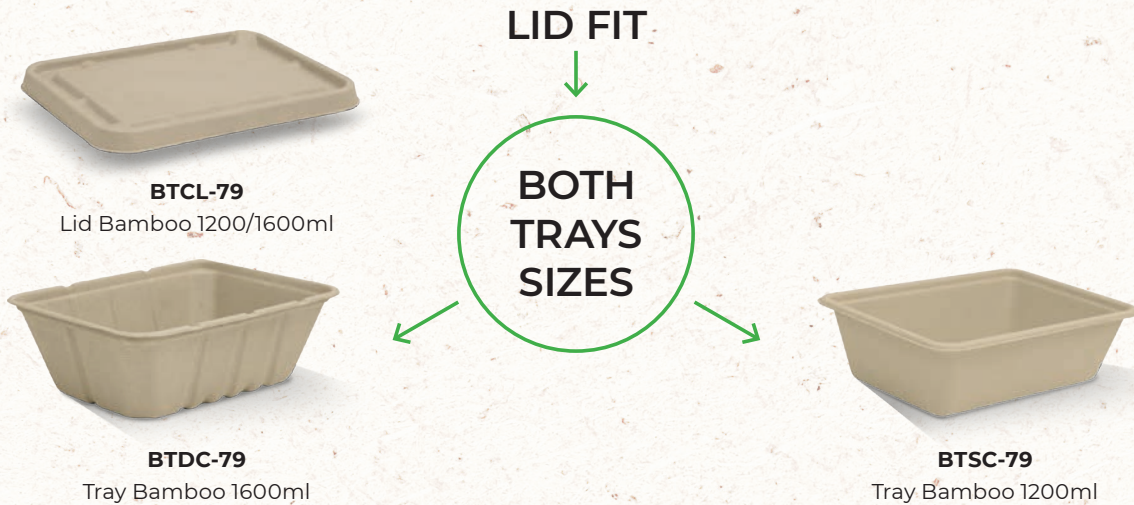

Unbleached Sugarcane Trays with Lids

CODE	NAME	SIZE, mm	PCS / BAG	BAGS / CTN	PCS / CTN
BTSC-79	Tray Unbleached Sugarcane 1200ml	223x177x58	50	4	200
BTDC-79	Tray Unbleached Sugarcane 1600ml	223x177x78	50	4	200
BTCL-79	Lid Unbleached Sugarcane 1200/1600ml	232x180x15	50	4	200