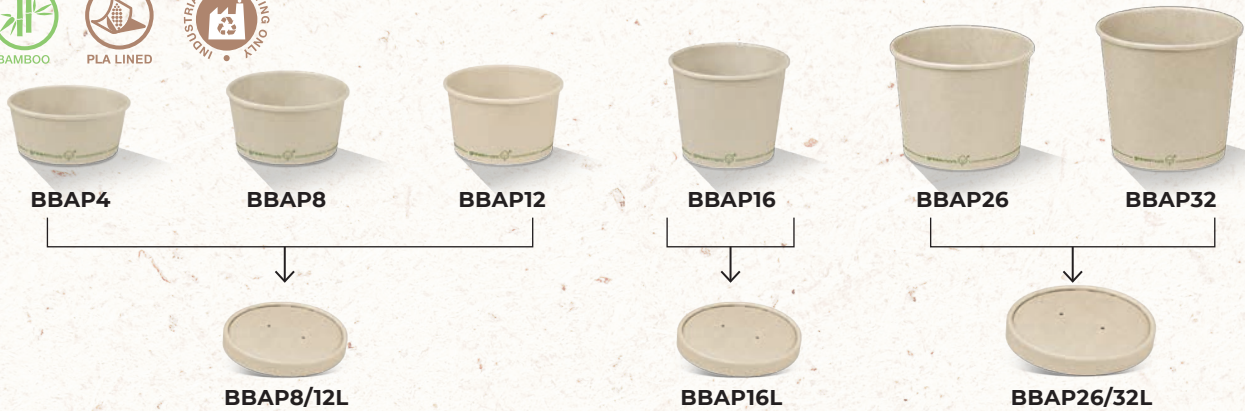

**FL90PLA**  
CPLA Flat Lid

**FL115PLA**  
CPLA Flat Lid

**FL90PP**  
PP Flat Lid

**FL115PP**  
PP Flat Lid

90mm

115mm

CODE	NAME	SIZE, mm	PCS / BAG	BAGS / CTN	PCS / CTN
FL90PLA	CPLA Flat Lid / 8oz Bowl / No Hole / Hot Food	90	50	20	1000
FL115PLA	CPLA Flat Lid / 12, 16 & 24oz Bowl / No Hole / Hot Food	115	50	10	500
FL90PP	PP Flat Lid / 8oz Bowl / No Hole	90	50	20	1000
FL115PP	PP Flat Lid / 12, 16 & 24oz Bowl / No Hole	115	50	10	500

**DL90**  
PET Dome Lid  
(Fits 8oz Bowl Only)

**FL90PET**  
PET Flat Lid  
(Fits 8oz Bowl Only)

**DL115**  
PET Dome Lid

CODE	NAME	SIZE, mm	PCS / BAG	BAGS / CTN	PCS / CTN
DL90	PET Dome Lid / 8oz Bowl / No Hole	90	100	10	1000
DL115	PET Dome Lid / 12, 16 & 24oz / No Hole	115x37	25	20	500
FL90PET	PET Flat Lid / 8oz Bowl / X-Slot	90	100	10	1000

# PLA Coated Bamboo Soup Bowls with Paper Lids

CODE	NAME	SIZE, mm	PCS / BAG	BAGS / CTN	PCS / CTN
BBAP4	PLA Coated Bamboo Bowl 4oz	92x78x42	50	20	1000
BBAP8	PLA Coated Bamboo Bowl 8oz	92x80x61	50	20	1000
BBAP12	PLA Coated Bamboo Bowl 12oz	92x72x90	50	20	1000
BBAP16	PLA Coated Bamboo Bowl 16oz	98x75x99	25	20	500
BBAP26	PLA Coated Bamboo Bowl 26oz	117x93x107	25	20	500
BBAP32	PLA Coated Bamboo Bowl 32oz	117x93x130	25	20	500
BBAP8/12L	PLA Coated Paper Lid / Fits BBAP4/8/12	92	25	40	1000
BBAP16L	PLA Coated Paper Lid / Fits BBAP16	98	25	20	500
BBAP26/32L	PLA Coated Paper Lid / Fits BBAP26/32	117	25	20	500