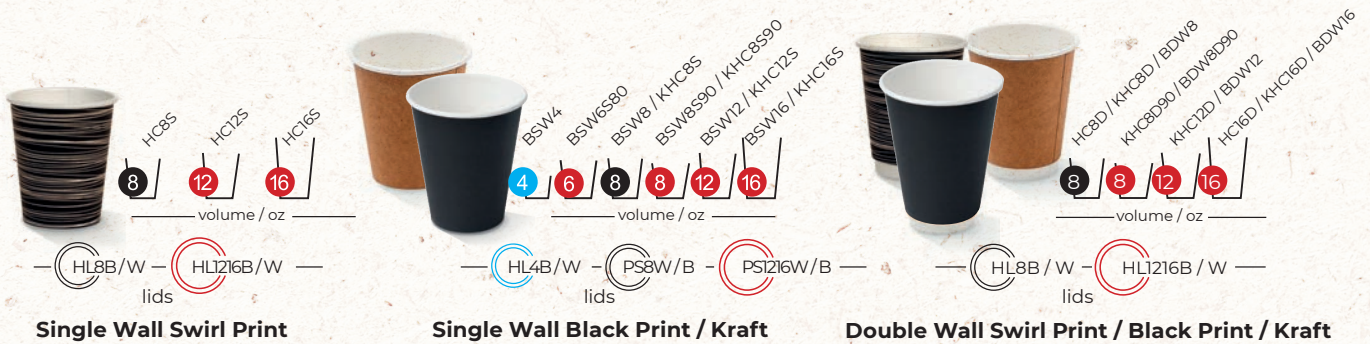

PE Coated Coffee Cups

CODE	NAME	SIZE, mm	PCS / BAG	BAGS / CTN	PCS / CTN
PHC4S	4oz SW Cup / Plain White	62x45x60	50	20	1000
PHC6S80	6oz SW Cup / Plain White	80x52x77	50	20	1000
PHC8S	8oz SW Cup / Plain White / Standard	80x54x90	50	20	1000
PHC10S	10oz SW Cup / Plain White	80x56x110	50	20	1000
PHC8S90	*8oz SW Cup / Plain White / One-Lid-Fits-All	90x55x85	50	20	1000
PHC12S	12oz SW Cup / Plain White	90x58x110	50	20	1000
PHC16S	16oz SW Cup / Plain White	90x58x137	50	20	1000
PHC20S	20oz SW Cup / Plain White	90x60x159	50	20	1000
BSW4	4oz Black SW Cup	62x45x60	50	20	1000
BSW6S80	6oz Black SW Cup	80x52x77	50	20	1000
BSW8	8oz Black SW Cup	80x54x90	50	20	1000
BSW8S90	*8oz Black SW Cup / One-Lid-Fits-All	90x55x85	50	20	1000
BSW12	12oz Black SW Cup	90x58x110	50	20	1000
BSW16	16oz Black SW Cup	90x58x137	50	20	1000
KHC8S	8oz SW Cup / Kraft Print / Standard	80x54x90	50	20	1000
KHC8S90	*8oz SW Cup / Kraft Print / One-Lid-Fits-All	90x55x85	50	20	1000
KHC12S	12oz SW Cup / Kraft Print	90x58x110	50	20	1000
KHC16S	16oz SW Cup / Kraft Print	90x58x137	50	20	1000
BDW8	8oz Black DW Cup	80x54x90	25	20	500
BDW8D90	*8oz Black DW Cup / One-Lid-Fits-All	90x55x85	25	20	500
BDW12	12oz Black DW Cup	90x58x110	25	20	500
BDW16	16oz Black DW Cup	90x58x137	25	20	500
KHC8D	8oz DW Cup / Kraft / Standard	80x54x90	25	20	500
KHC8D90	*8oz DW Cup / Kraft / One-Lid-Fits-All	90x55x85	25	20	500
KHC12D	12oz DW Cup / Kraft	90x58x110	25	20	500
KHC16D	16oz DW Cup / Kraft	90x58x137	25	20	500
HC8S	8oz SW Cup / Print	80x54x90	50	20	1000
HC12S	12oz SW Cup / Print	90x58x110	50	20	1000
HC16S	16oz SW Cup / Print	90x58x137	50	20	1000
HC8D	8oz DW Cup / Print / Standard	80x54x90	25	20	500
HC16D	16oz DW Cup / Print	90x58x137	25	20	500